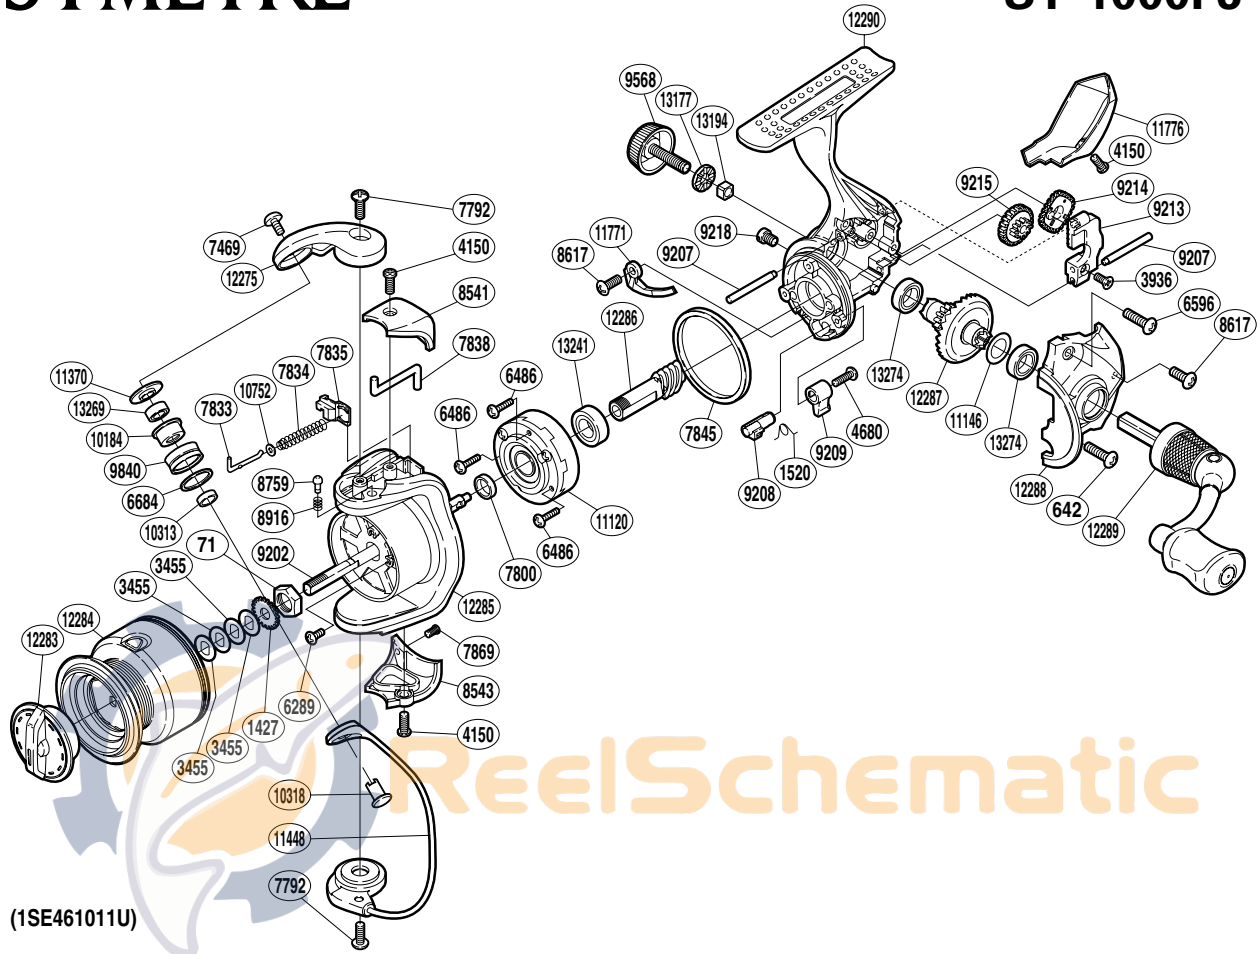

# SHIMANO

## SYMETRE A-RB

## SY-1000FJ

(1SE461011U)

Part No.	Description	Part No.	Description	Part No.	Description
RD 0071	Rotor Nut	RD 7869	Screw	RD11120	Roller Clutch Assembly
RD 0642	Screw	RD 8541	Bail Spring Cover	RD11146	Washer
RD 1427	Spool Support	RD 8543	Bail Hold Support Guard	RD11370	Line Roller Washer
RD 1520	Anti-Reverse Cam Spring	RD 8617	Screw	RD11448	Bail Assembly
RD 3455	Spool Washer	RD 8759	Click Pin	RD11771	Bail Trip Strike
RD 3936	Screw	RD 8916	Click Spring	RD11776	Rear Protector
RD 4150	Screw	RD 9202	Main Shaft	RD12275	Bail Arm
RD 4680	Screw	RD 9207	Oscillating Guide	RD12283	Drag Knob
RD 6289	Screw	RD 9208	Anti-Reverse Cam	RD12284	Spool Assembly
RD 6486	Screw	RD 9209	Anti-Reverse Lever	RD12285	Rotor
RD 6596	Screw	RD 9213	Oscillating Slider	RD12286	Pinion Gear
RD 6684	Line Roller Spacer	RD 9214	Oscillating Gear	RD12287	Drive Gear
RD 7469	Screw	RD 9215	Idle Gear	RD12288	Side Cover
RD 7792	Screw	RD 9218	Oil Cap	RD12289	Handle Assembly
RD 7800	Rotor Ring	RD 9568	Handle Screw Cap	RD12290	Body
RD 7833	Bail Spring Guide A	RD 9840	Line Roller	RD13177	Handle Screw Cap Spacer
RD 7834	Bail Spring	RD10184	Line Roller Bushing	RD13194	Handle Screw Lock
RD 7835	Bail Spring Seat	RD10313	Bearing Spacer	RD13241	Ball Bearing
RD 7838	Bail Trip Lever	RD10318	Line Roller Support	RD13269	Ball Bearing
RD 7845	Friction Ring	RD10752	Spring Guide A Support	RD13274	Ball Bearing